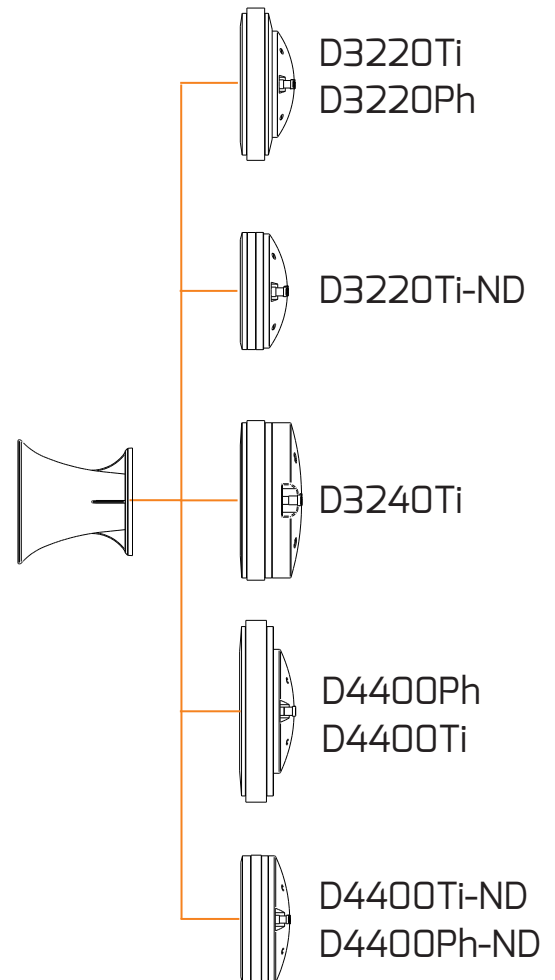

GENERAL SPECIFICATIONS

PRV AUDIO USA (USA and Export) PRV AUDIO BRAZIL (Brazilian Sales Only)
FORT LAUDERDALE, FL SAO LEOPOLDO, RS
support@prvaudio.com vendas@pvaudio.com.br
www.prvaudio.com www.pvaudio.com.br