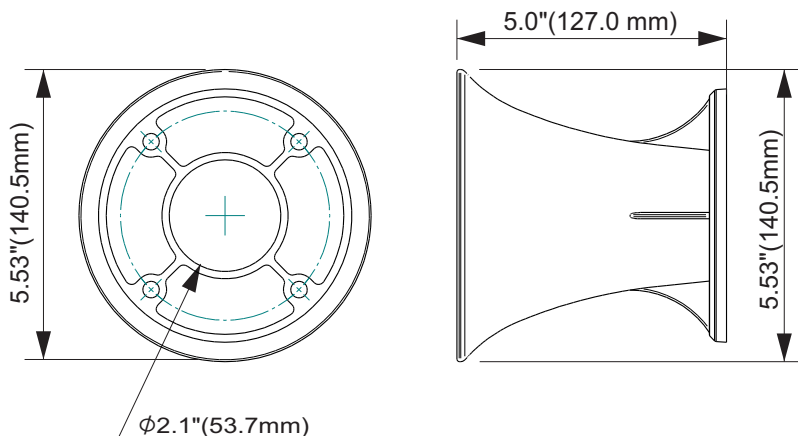

GENERAL SPECIFICATIONS

PRV AUDIO USA (USA and Export) PRV AUDIO BRAZIL (Brazilian Sales Only)
FORT LAUDERDALE, FL SAO LEOPOLDO, RS
support@prvaudio.com vendas@pvaudio.com.br
www.prvaudio.com www.pvaudio.com.br