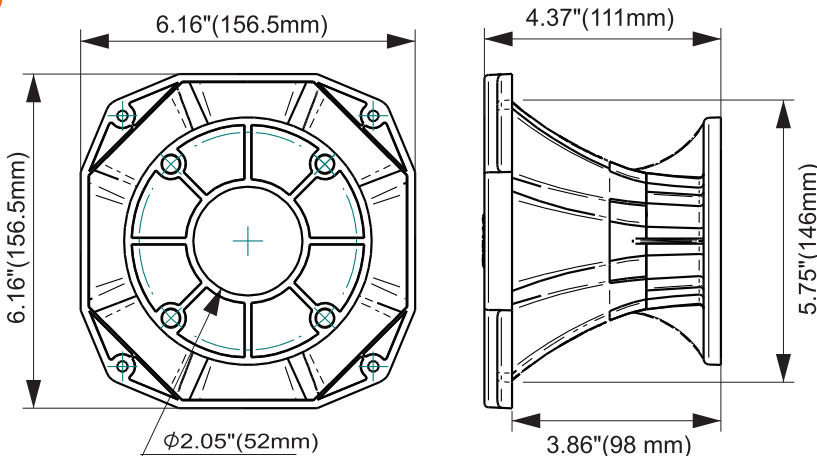

GENERAL SPECIFICATIONS

PRV AUDIO USA (USA and Export) PRV AUDIO BRAZIL (Brazilian Sales Only)
POMPANO BEACH, FL SAO LEOPOLDO, RS
support@prvaudio.com vendas@pvaudio.com.br
www.prvaudio.com www.pvaudio.com.br