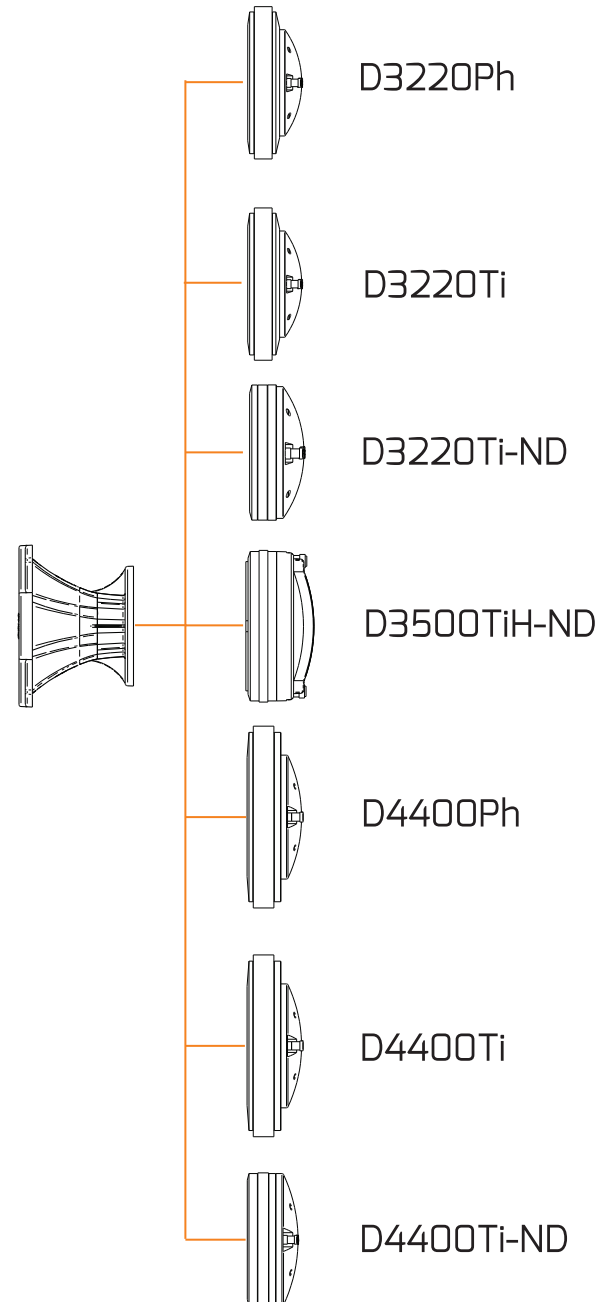

GENERAL SPECIFICATIONS

PRV AUDIO USA (USA and Export) PRV AUDIO BRAZIL (Brazilian Sales Only)
POMPANO BEACH, FL SAO LEOPOLDO, RS
support@prvaudio.com vendas@pvaudio.com.br
www.prvaudio.com www.pvaudio.com.br