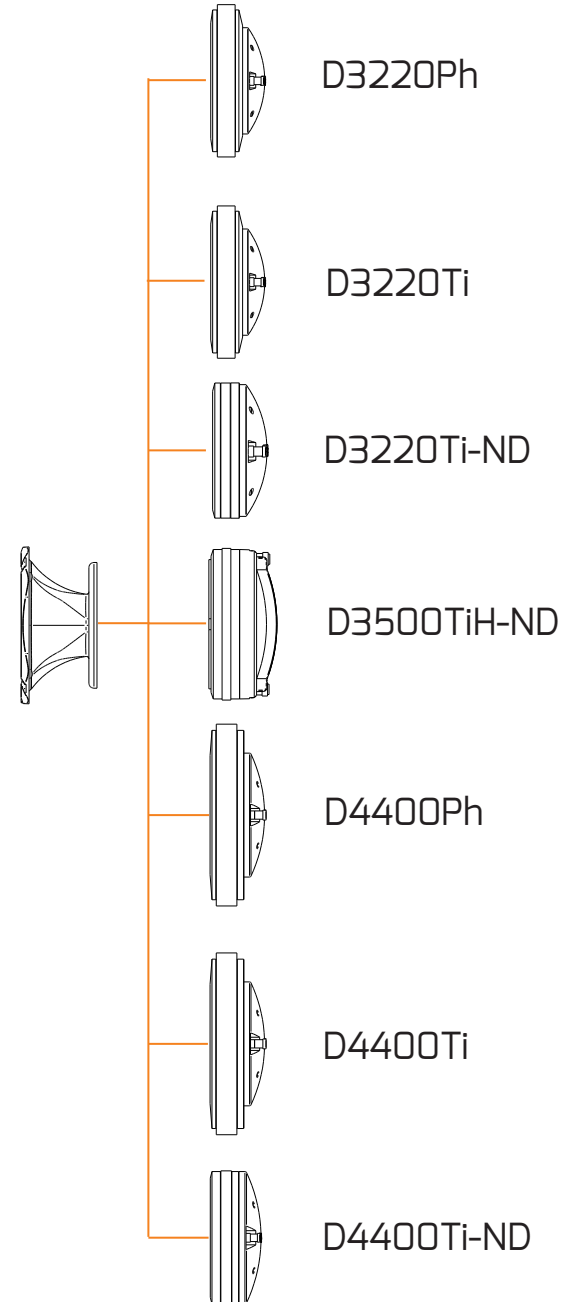

# WGP14-50X SLIM

Professional Audio Waveguide

## KEY FEATURES

- 2" Throat
- Bolt-on
- Light weight
- 60° x 60° Nominal Coverage

## GENERAL SPECIFICATIONS

Throat Diameter	2" (50.8mm)
Mounting Type	Bolt On
Hole dimensions	ϕ 0.31" ϕ 8 mm
Bolt circle	4" 102mm
<b>Nominal Coverage</b>	
Horizontal	60°
Vertical	60°
Flare type	Hibryd
Material	Plastic (ABS)
Finish / Coating	Black
<b>Dimensions</b>	
Height	6.14" (156.0 mm)
Width	6.14" (156.0 mm)
Depth	2.97" (75.5 mm)
Mount Depth	2.67" (67.9 mm)
<b>Baffle Cutout</b>	
Diameter Circle	5.59" (142 mm)
<b>Net weight</b>	0.42 lb (0.19 kg)