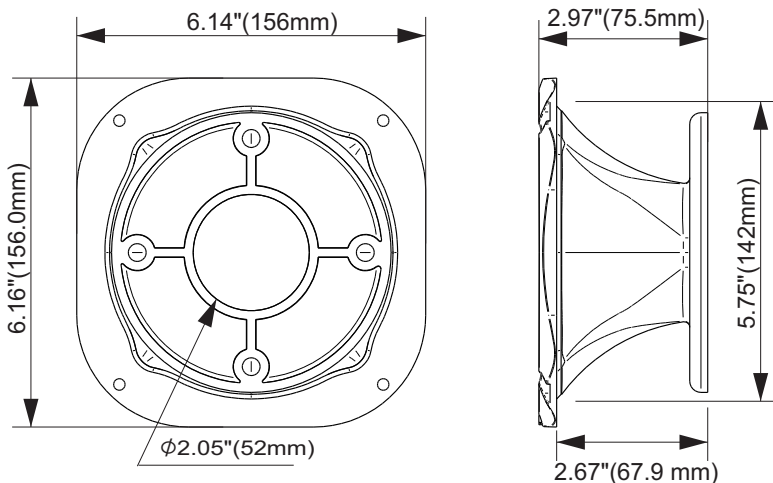

## KEY FEATURES

- 2" Throat
- Bolt-on
- Light weight
- 60° x 60° Nominal Coverage

## GENERAL SPECIFICATIONS

Throat Diameter	2" (50.8mm)
Mounting Type	Bolt On
Hole dimensions	ϕ 0.31" ϕ 8 mm
Bolt circle	4" 102mm
<b>Nominal Coverage</b>	
Horizontal	60°
Vertical	60°
Flare type	Hibryd
Material	Plastic (ABS)
Finish / Coating	Black
<b>Dimensions</b>	
Height	6.14" (156.0 mm)
Width	6.14" (156.0 mm)
Depth	2.97" (75.5 mm)
Mount Depth	2.67" (67.9 mm)
<b>Baffle Cutout</b>	
Diameter Circle	5.59" (142 mm)
<b>Net weight</b>	0.42 lb (0.19 kg)