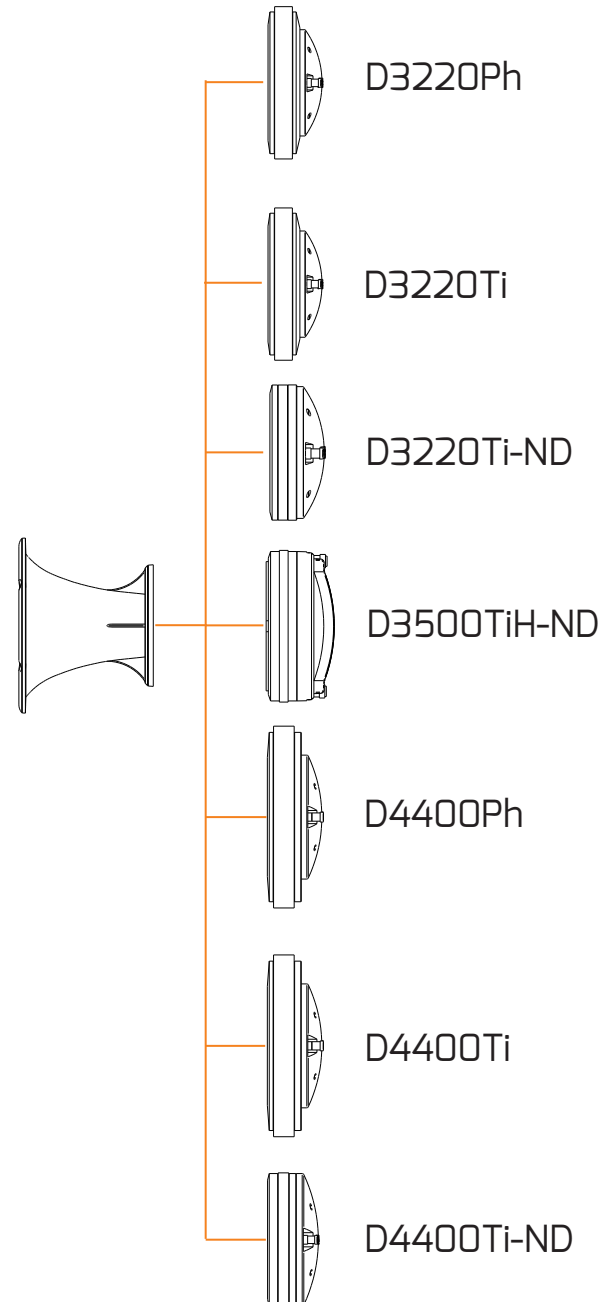

WGP14-50

Professional Audio Waveguide

KEY FEATURES

- 2" Throat
- Bolt-on
- Light weight
- 45°x45° Nominal Coverage
- Several Colors

GENERAL SPECIFICATIONS

Throat Diameter	2" (50.8mm)
Mounting Type	Bolt On
Hole dimensions	Ø 0.31" Ø 8 mm
Bolt circle	4" 101.6mm
Nominal Coverage	
Horizontal	45°
Vertical	45°
Flare type	Exponential
Material	Plastic (ABS)
Finish / Coating	Several Colors
Dimensions	
Height	6.92" (175.7 mm)
Width	6.92" (175.7 mm)
Depth	5.30" (134.6 mm)
Mount Depth	5.02" (127.6 mm)
Baffle Cutout	
Diameter Circle	5.75" (146 mm)
Net weight	0.51 lb (0.23 kg)