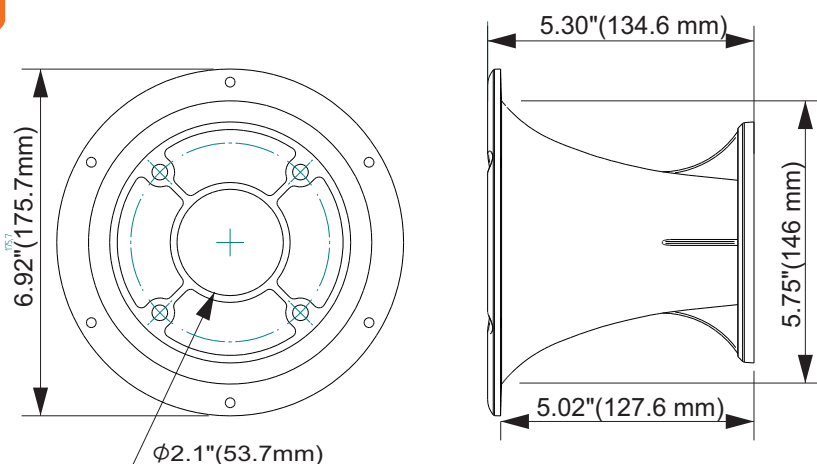

WGP14-50

Professional Audio Waveguide

KEY FEATURES

- 2" Throat
- Bolt-on
- Light weight
- 45°x45° Nominal Coverage
- Several Colors

GENERAL SPECIFICATIONS

Throat Diameter	2" (50.8mm)
Mounting Type	Bolt On
Hole dimensions	Ø 0.31" Ø 8 mm
Bolt circle	4" 101.6mm
Nominal Coverage	
Horizontal	45°
Vertical	45°
Flare type	Exponential
Material	Plastic (ABS)
Finish / Coating	Several Colors
Dimensions	
Height	6.92" (175.7 mm)
Width	6.92" (175.7 mm)
Depth	5.30" (134.6 mm)
Mount Depth	5.02" (127.6 mm)
Baffle Cutout	
Diameter Circle	5.75" (146 mm)
Net weight	0.51 lb (0.23 kg)