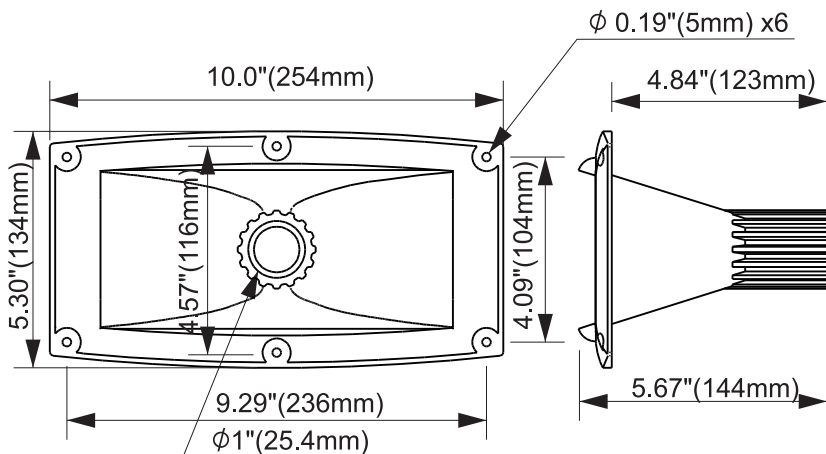

PRV AUDIO USA (USA and Export) PRV AUDIO BRAZIL (Brazilian Sales Only)
FORT LAUDERDALE, FL SAO LEOPOLDO, RS
support@prvaudio.com vendas@pvaudio.com.br
www.prvaudio.com www.pvaudio.com.br