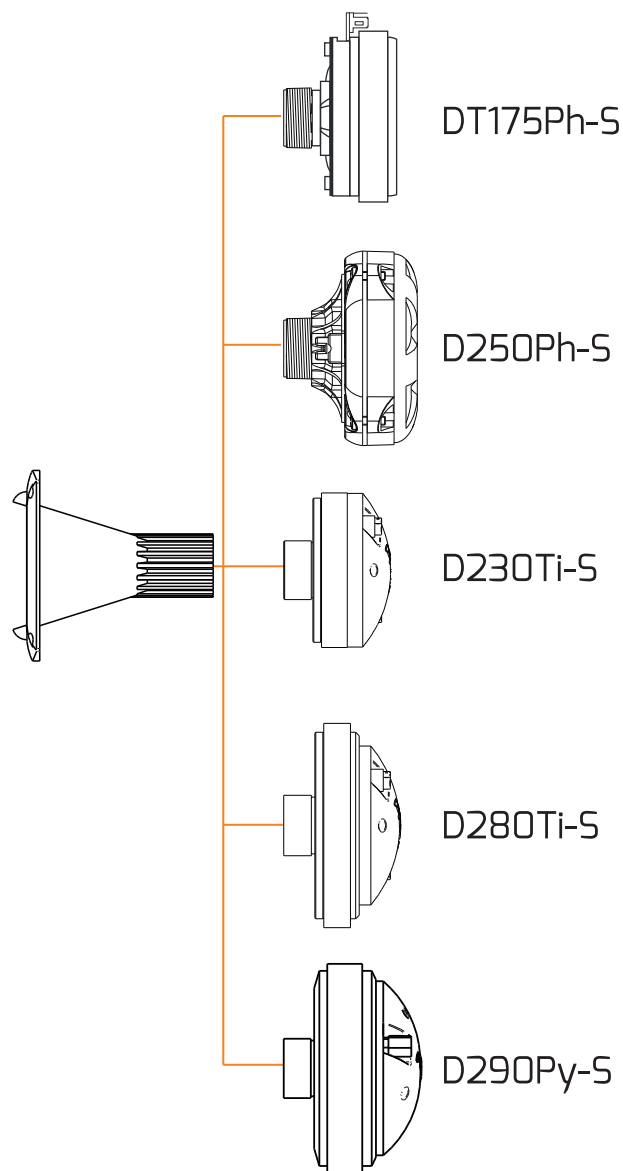

PRV AUDIO USA (USA and Export) PRV AUDIO BRAZIL (Brazilian Sales Only)
FORT LAUDERDALE, FL SAO LEOPOLDO, RS
support@prvaudio.com vendas@pvaudio.com.br
www.prvaudio.com www.pvaudio.com.br