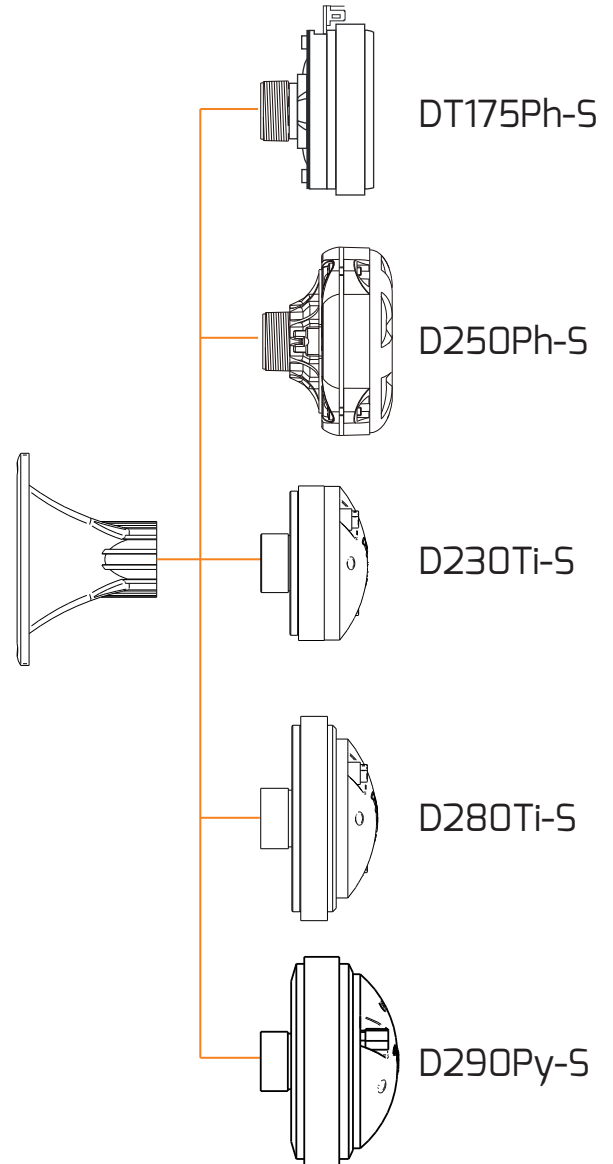

GENERAL SPECIFICATIONS

PRV AUDIO USA (USA and Export) PRV AUDIO BRAZIL (Brazilian Sales Only)
FORT LAUDERDALE, FL SAO LEOPOLDO, RS
support@prvaudio.com vendas@pvaudio.com.br
www.prvaudio.com www.pvaudio.com.br