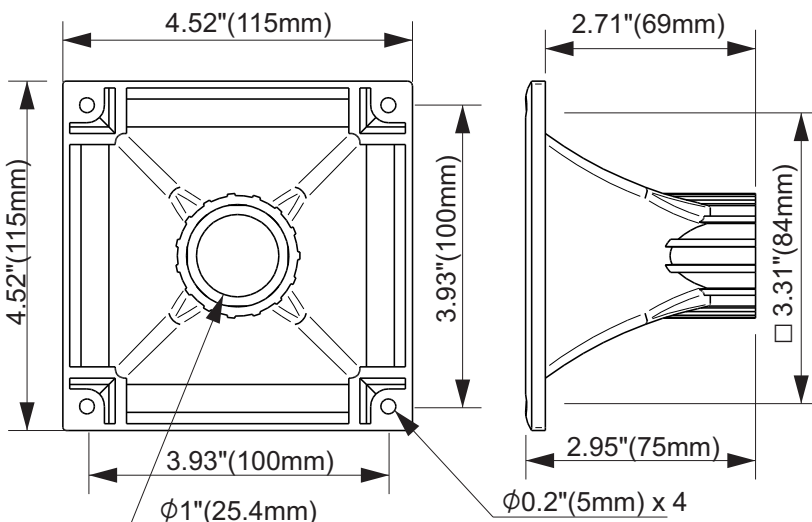

GENERAL SPECIFICATIONS

PRV AUDIO USA (USA and Export) PRV AUDIO BRAZIL (Brazilian Sales Only)
FORT LAUDERDALE, FL SAO LEOPOLDO, RS
support@prvaudio.com vendas@pvaudio.com.br
www.prvaudio.com www.pvaudio.com.br